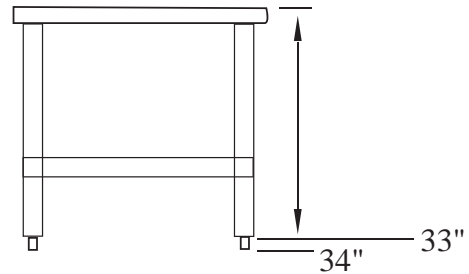

## **Features**

- 430 Series Stainless Steel Top
- 18 Gauge Construction
- Galvanized Under Shelf
- Galvanized Legs with Plastic Feet Inserts

Serv-Ware  
[www.servware.com](http://www.servware.com)

Phone:(800).768.5953

# Work Table Economy Series Stainless Steel 18 Gauge

## Size